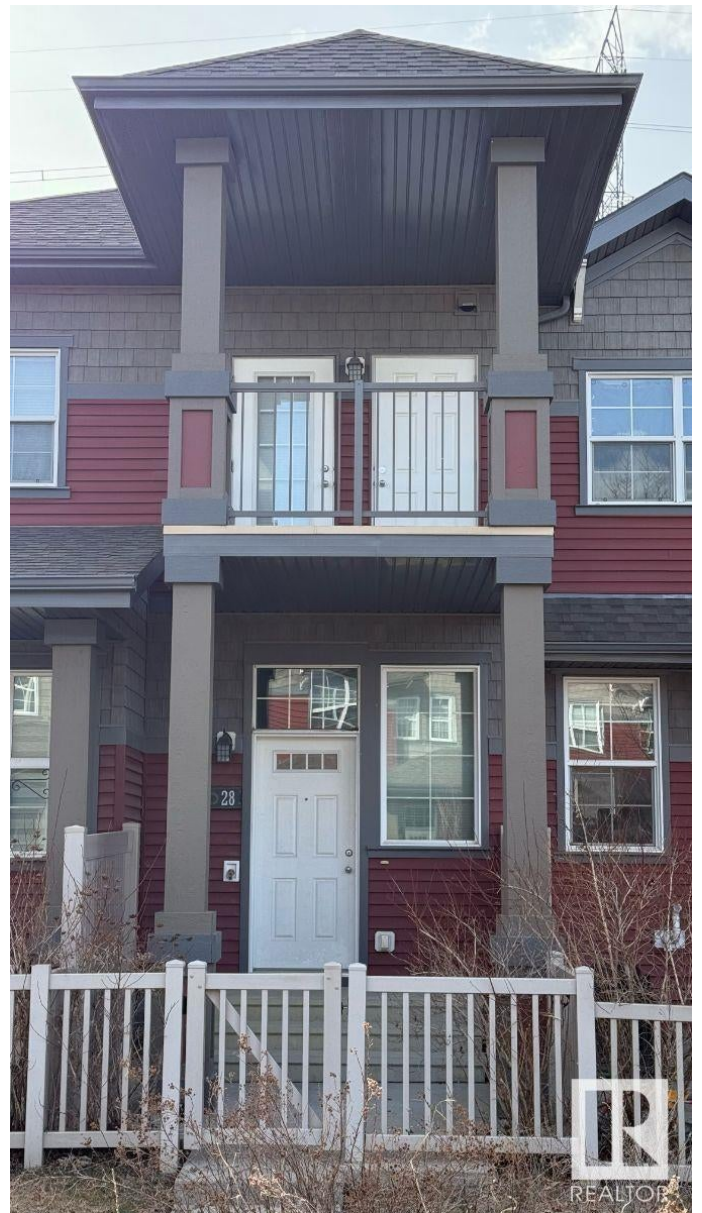

$269,999 - 28 4029 Orchards Drive, Edmonton

MLS® #E4431342

$269,999

2 Bedroom, 1.00 Bathroom, 825 sqft
Condo / Townhouse on 0.00 Acres

The Orchards At Ellerslie, Edmonton, AB

Visit the Listing Brokerage (and/or listing REALTOR®) website to obtain additional information. 2 Bedroom, 1 bathroom upper unit condo with a beautiful balcony facing condo green space. Comes with all energy efficient appliances seen in photos. Extra storage built into the garage. Landscaping & Snow Removal are included in the condo fees! Never mow the lawn or shovel snow again. Electric fireplace, and gas line BBQ hookup.

Built in 2014

Essential Information

MLS® #	E4431342
Price	$269,999
Bedrooms	2
Bathrooms	1.00
Full Baths	1
Square Footage	825
Acres	0.00
Year Built	2014
Type	Condo / Townhouse
Sub-Type	Townhouse
Style	2 Storey
Status	Active

Community Information

Address 28 4029 Orchards Drive